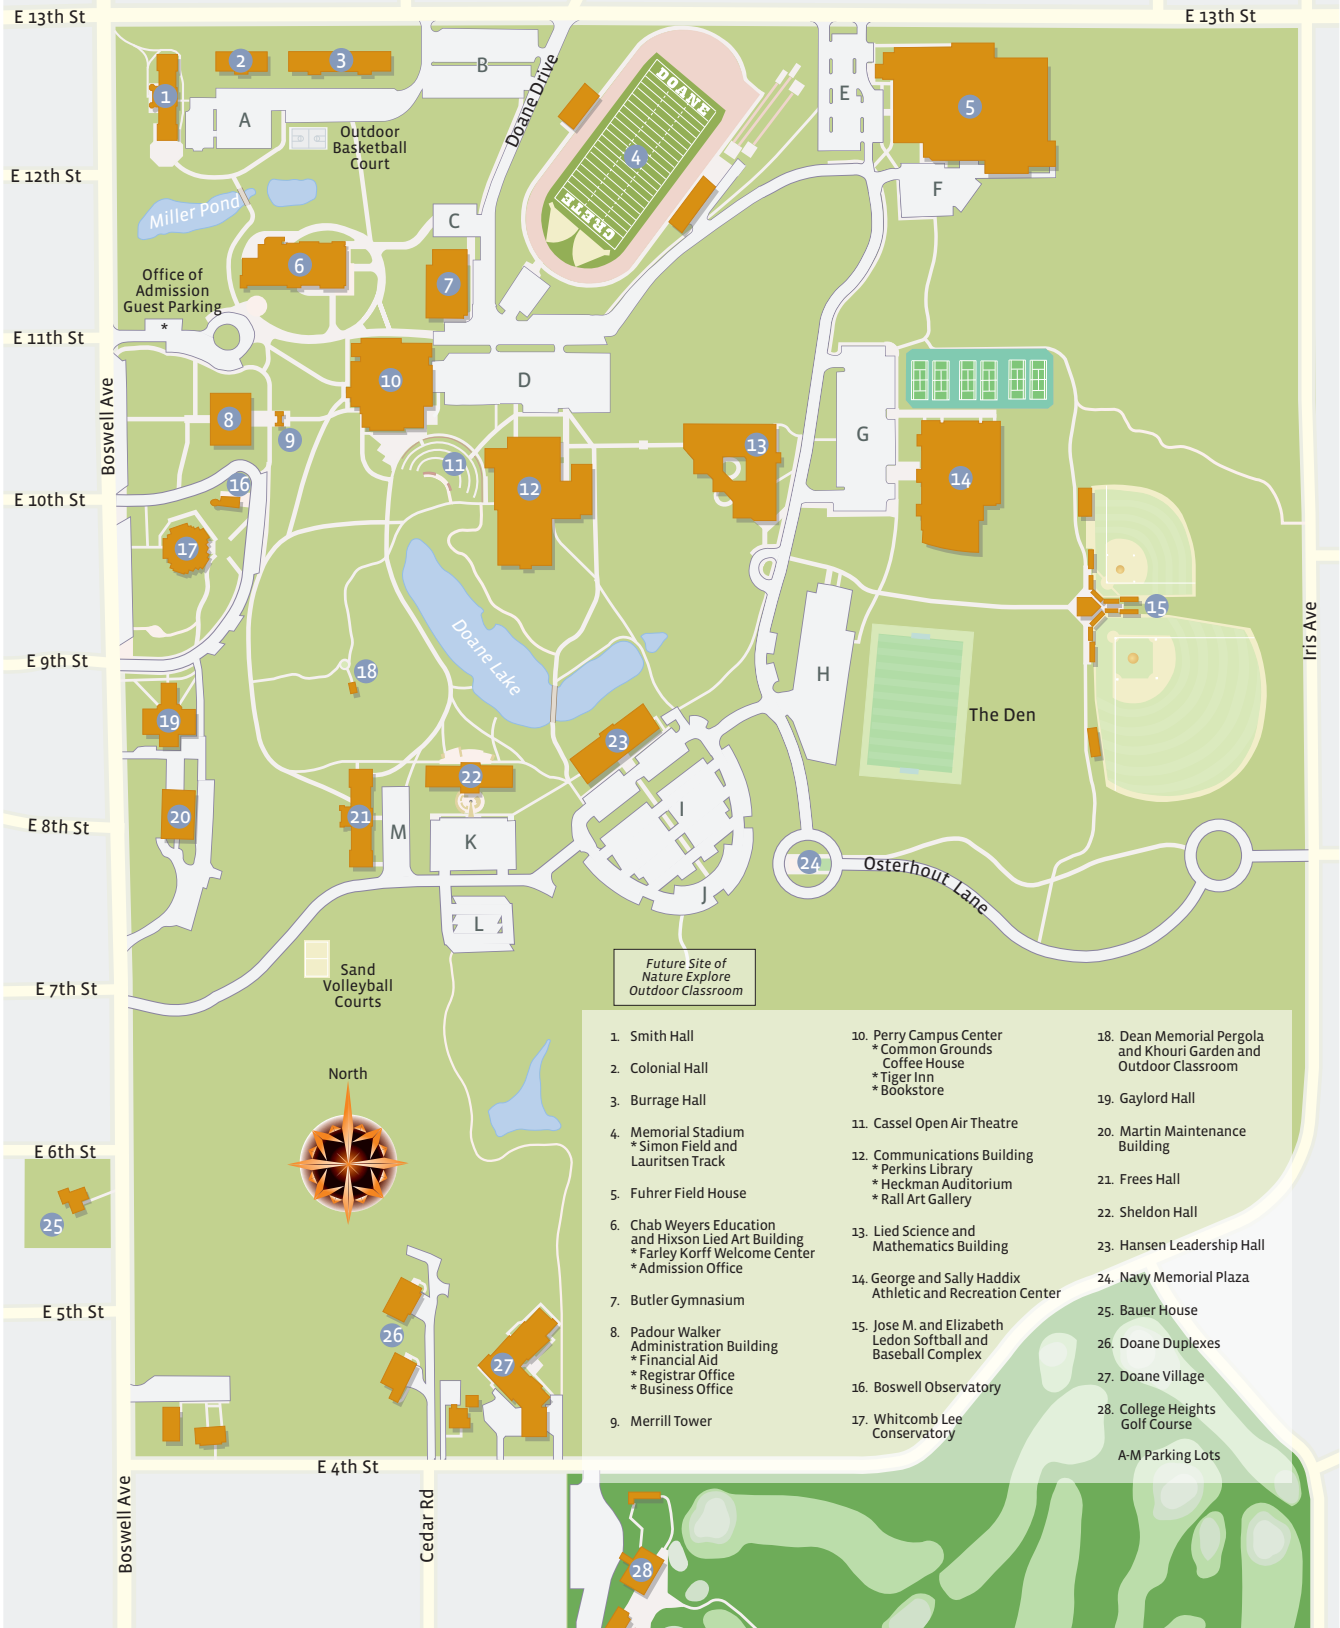

# DOANE COLLEGE

Future Site of Nature Explore Outdoor Classroom

- |  |  |   |
|--|--|---|
| 1. Smith Hall  | 10. Perry Campus Center<br>* Common Grounds<br>* Coffee House<br>* Tiger Inn<br>* Bookstore    | 18. Dean Memorial Pergola and Khouri Garden and Outdoor Classroom |
| 2. Colonial Hall   | 11. Cassel Open Air Theatre  | 19. Gaylord Hall  |
| 3. Burrage Hall  | 12. Communications Building<br>* Perkins Library<br>* Heckman Auditorium<br>* Rall Art Gallery | 20. Martin Maintenance Building                                   |
| 4. Memorial Stadium<br>* Simon Field and Lauritsen Track   | 13. Lied Science and Mathematics Building  | 21. Frees Hall  |
| 5. Fuhrer Field House  | 14. George and Sally Haddix Athletic and Recreation Center                                     | 22. Sheldon Hall  |
| 6. Chab Weyers Education and Hixson Lied Art Building<br>* Farley Korff Welcome Center<br>* Admission Office | 15. Jose M. and Elizabeth Ledon Softball and Baseball Complex                                  | 23. Hansen Leadership Hall  |
| 7. Butler Gymnasium  | 16. Boswell Observatory  | 24. Navy Memorial Plaza   |
| 8. Padour Walker Administration Building<br>* Financial Aid<br>* Registrar Office<br>* Business Office       | 17. Whitcomb Lee Conservatory  | 25. Bauer House   |
| 9. Merrill Tower   |  | 26. Doane Duplexes  |
|  |  | 27. Doane Village   |
|  |  | 28. College Heights Golf Course                                   |
|  |  | A-M Parking Lots  |